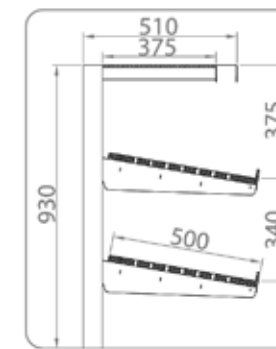

## ТОО «Айсберг – Азия»

050002, Республика Казахстан,  
г. Алматы, ул. Гоголя, 39, оф. 801  
тел. +7(727) 259-01-53

[www.aisberg.asia](http://www.aisberg.asia)

Option: superstructure with wooden shelves

**018 DIAGONAL N Bakery**  
with wooden exposition layout  
L= 625, 1250, 1875, 2500, 3750 mm

**019 DIAGONAL N Bakery**  
with wooden exposition layout and shelves  
L= 625, 1250, 1875, 2500, 3750 mm

**058 CUBE N Bakery**  
with wooden inclined exposition layout  
L= 625, 1250, 1875, 2500, 3750 mm

**059 CUBE N Bakery**  
with wooden stepped exposition layout  
L= 625, 1250, 1875, 2500, 3750 mm

**106 CUBE N Bakery Slim**  
with wooden inclined exposition layout  
L= 625, 1250, 1875, 2500, 3750 mm

**179 ELLIPSE N Bakery**  
with wooden exposition layout  
L= 625, 1250, 1875, 2500, 3750 mm