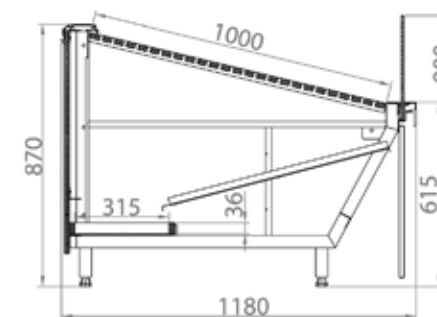

## ТОО «Айсберг – Азия»

050002, Республика Казахстан,  
г. Алматы, ул. Гоголя, 39, оф. 801  
тел. +7(727) 259-01-53

[www.aisberg.asia](http://www.aisberg.asia)

Option: superstructure with wooden shelves

**018 DIAGONAL N Bakery**  
with wooden exposition layout  
L= 625, 1250, 1875, 2500, 3750 mm

**019 DIAGONAL N Bakery**  
with wooden exposition layout and shelves  
L= 625, 1250, 1875, 2500, 3750 mm

**058 CUBE N Bakery**  
with wooden inclined exposition layout  
L= 625, 1250, 1875, 2500, 3750 mm

**059 CUBE N Bakery**  
with wooden stepped exposition layout  
L= 625, 1250, 1875, 2500, 3750 mm

**106 CUBE N Bakery Slim**  
with wooden inclined exposition layout  
L= 625, 1250, 1875, 2500, 3750 mm

**179 ELLIPSE N Bakery**  
with wooden exposition layout  
L= 625, 1250, 1875, 2500, 3750 mm