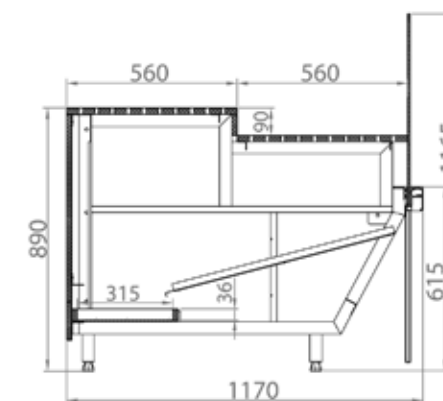

## ТОО «Айсберг – Азия»

050002, Республика Казахстан,  
г. Алматы, ул. Гоголя, 39, оф. 801  
тел. +7(727) 259-01-53

[www.aisberg.asia](http://www.aisberg.asia)

Option: superstructure with wooden shelves

**018 DIAGONAL N Bakery**  
with wooden exposition layout  
L= 625, 1250, 1875, 2500, 3750 mm

**019 DIAGONAL N Bakery**  
with wooden exposition layout and shelves  
L= 625, 1250, 1875, 2500, 3750 mm

**058 CUBE N Bakery**  
with wooden inclined exposition layout  
L= 625, 1250, 1875, 2500, 3750 mm

**059 CUBE N Bakery**  
with wooden stepped exposition layout  
L= 625, 1250, 1875, 2500, 3750 mm

**106 CUBE N Bakery Slim**  
with wooden inclined exposition layout  
L= 625, 1250, 1875, 2500, 3750 mm

**179 ELLIPSE N Bakery**  
with wooden exposition layout  
L= 625, 1250, 1875, 2500, 3750 mm