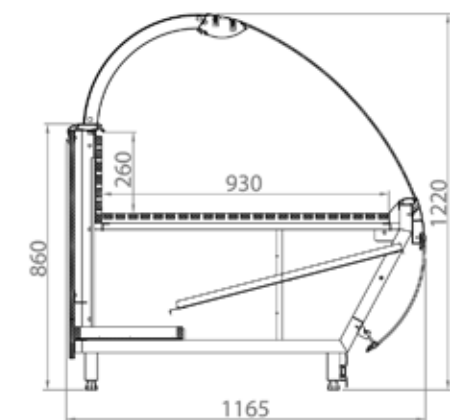

**019 DIAGONAL N Bakery**  
with wooden exposition layout and shelves  
L= 625, 1250, 1875, 2500, 3750 mm

**058 CUBE N Bakery**  
with wooden inclined exposition layout  
L= 625, 1250, 1875, 2500, 3750 mm

**059 CUBE N Bakery**  
with wooden stepped exposition layout  
L= 625, 1250, 1875, 2500, 3750 mm

**106 CUBE N Bakery Slim**  
with wooden inclined exposition layout  
L= 625, 1250, 1875, 2500, 3750 mm

**107 CUBE N Bakery Slim**  
with wooden stepped exposition layout  
L= 625, 1250, 1875, 2500, 3750 mm

DIAGONAL

CUBE

CUBE Slim

Option: superstructure with wooden shelves

**178 ELLIPSE N Bakery**  
with wooden inclined exposition layout  
L= 625, 1250, 1875, 2500, 3750 mm

**179 ELLIPSE N Bakery**  
with wooden exposition layout  
L= 625, 1250, 1875, 2500, 3750 mm