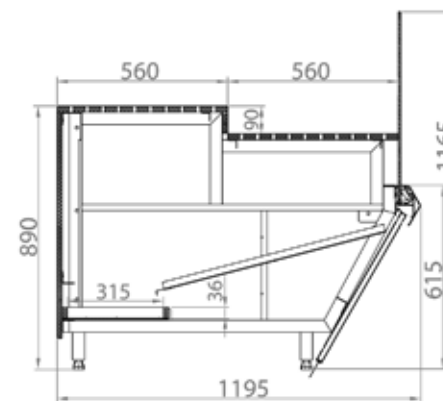

## ТОО «Айсберг – Азия»

050002, Республика Казахстан,  
г. Алматы, ул. Гоголя, 39, оф. 801  
тел. +7(727) 259-01-53

[www.aisberg.asia](http://www.aisberg.asia)

Option: superstructure with wooden shelves

**018 DIAGONAL N Bakery**  
with wooden exposition layout  
L= 625, 1250, 1875, 2500, 3750 mm

**019 DIAGONAL N Bakery**  
with wooden exposition layout and shelves  
L= 625, 1250, 1875, 2500, 3750 mm

**058 CUBE N Bakery**  
with wooden inclined exposition layout  
L= 625, 1250, 1875, 2500, 3750 mm

**059 CUBE N Bakery**  
with wooden stepped exposition layout  
L= 625, 1250, 1875, 2500, 3750 mm

**106 CUBE N Bakery Slim**  
with wooden inclined exposition layout  
L= 625, 1250, 1875, 2500, 3750 mm

**179 ELLIPSE N Bakery**  
with wooden exposition layout  
L= 625, 1250, 1875, 2500, 3750 mm