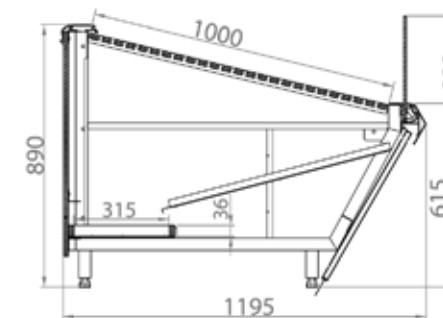

## ТОО «Айсберг – Азия»

050002, Республика Казахстан,  
г. Алматы, ул. Гоголя, 39, оф. 801  
тел. +7(727) 259-01-53

[www.aisberg.asia](http://www.aisberg.asia)

Option: superstructure with wooden shelves

**018 DIAGONAL N Bakery**  
with wooden exposition layout  
L= 625, 1250, 1875, 2500, 3750 mm

**019 DIAGONAL N Bakery**  
with wooden exposition layout and shelves  
L= 625, 1250, 1875, 2500, 3750 mm

**058 CUBE N Bakery**  
with wooden inclined exposition layout  
L= 625, 1250, 1875, 2500, 3750 mm

**059 CUBE N Bakery**  
with wooden stepped exposition layout  
L= 625, 1250, 1875, 2500, 3750 mm

**106 CUBE N Bakery Slim**  
with wooden inclined exposition layout  
L= 625, 1250, 1875, 2500, 3750 mm

**179 ELLIPSE N Bakery**  
with wooden exposition layout  
L= 625, 1250, 1875, 2500, 3750 mm