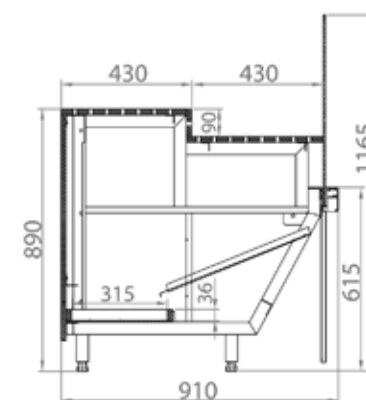

**019 DIAGONAL N Bakery**  
with wooden exposition layout and shelves  
L= 625, 1250, 1875, 2500, 3750 mm

**058 CUBE N Bakery**  
with wooden inclined exposition layout  
L= 625, 1250, 1875, 2500, 3750 mm

**059 CUBE N Bakery**  
with wooden stepped exposition layout  
L= 625, 1250, 1875, 2500, 3750 mm

**106 CUBE N Bakery Slim**  
with wooden inclined exposition layout  
L= 625, 1250, 1875, 2500, 3750 mm

**107 CUBE N Bakery Slim**  
with wooden stepped exposition layout  
L= 625, 1250, 1875, 2500, 3750 mm

DIAGONAL

CUBE

CUBE Slim

Option: superstructure with wooden shelves

**178 ELLIPSE N Bakery**  
with wooden inclined exposition layout  
L= 625, 1250, 1875, 2500, 3750 mm

**179 ELLIPSE N Bakery**  
with wooden exposition layout  
L= 625, 1250, 1875, 2500, 3750 mm