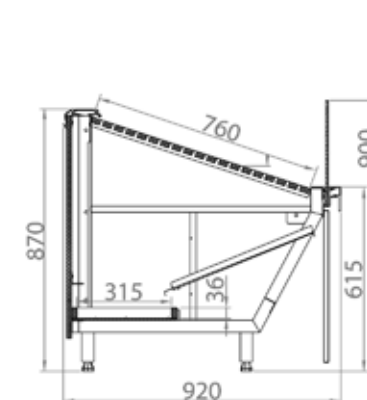

## ТОО «Айсберг – Азия»

050002, Республика Казахстан,  
г. Алматы, ул. Гоголя, 39, оф. 801  
тел. +7(727) 259-01-53

[www.aisberg.asia](http://www.aisberg.asia)

Option: superstructure with wooden shelves

**018 DIAGONAL N Bakery**  
with wooden exposition layout  
L= 625, 1250, 1875, 2500, 3750 mm

**019 DIAGONAL N Bakery**  
with wooden exposition layout and shelves  
L= 625, 1250, 1875, 2500, 3750 mm

**058 CUBE N Bakery**  
with wooden inclined exposition layout  
L= 625, 1250, 1875, 2500, 3750 mm

**059 CUBE N Bakery**  
with wooden stepped exposition layout  
L= 625, 1250, 1875, 2500, 3750 mm

**106 CUBE N Bakery Slim**  
with wooden inclined exposition layout  
L= 625, 1250, 1875, 2500, 3750 mm

**179 ELLIPSE N Bakery**  
with wooden exposition layout  
L= 625, 1250, 1875, 2500, 3750 mm