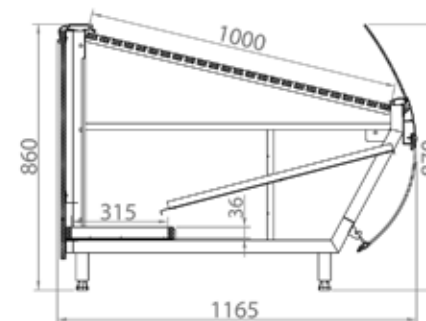

**019 DIAGONAL N Bakery**  
with wooden exposition layout and shelves  
L= 625, 1250, 1875, 2500, 3750 mm

**058 CUBE N Bakery**  
with wooden inclined exposition layout  
L= 625, 1250, 1875, 2500, 3750 mm

**059 CUBE N Bakery**  
with wooden stepped exposition layout  
L= 625, 1250, 1875, 2500, 3750 mm

**106 CUBE N Bakery Slim**  
with wooden inclined exposition layout  
L= 625, 1250, 1875, 2500, 3750 mm

**107 CUBE N Bakery Slim**  
with wooden stepped exposition layout  
L= 625, 1250, 1875, 2500, 3750 mm

DIAGONAL

CUBE

CUBE Slim

Option: superstructure with wooden shelves

**178 ELLIPSE N Bakery**  
with wooden inclined exposition layout  
L= 625, 1250, 1875, 2500, 3750 mm

**179 ELLIPSE N Bakery**  
with wooden exposition layout  
L= 625, 1250, 1875, 2500, 3750 mm